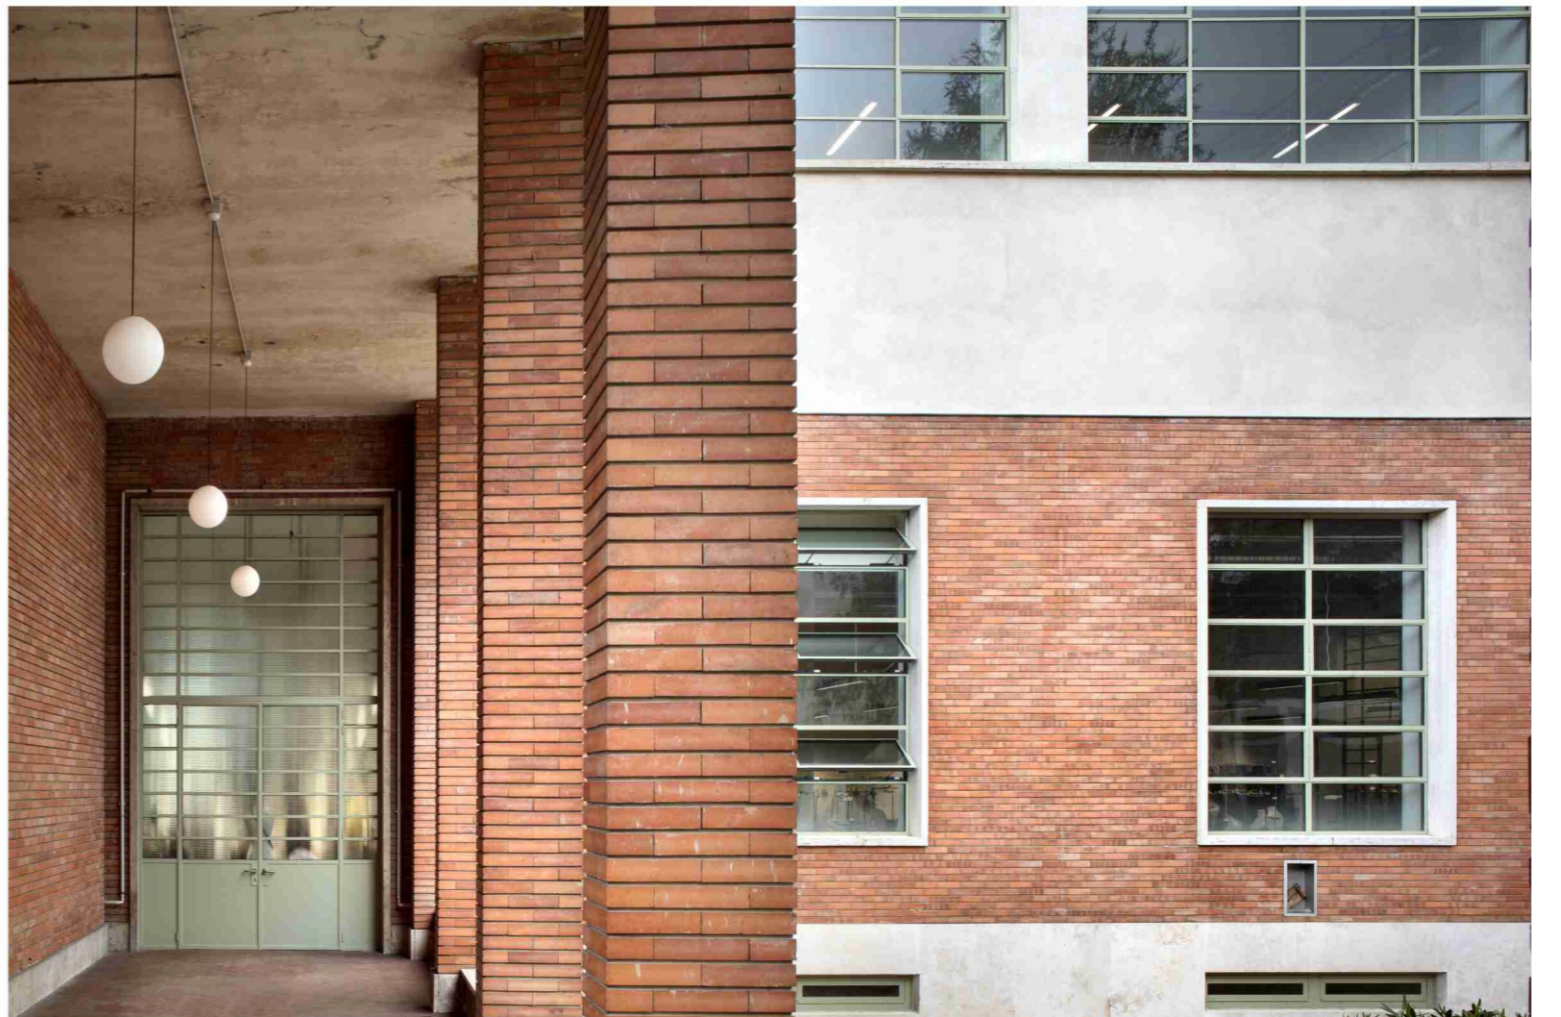

ALBERTI SRL, SIENA | PAINTED STEEL

TUSCANY, ITALY

ALBERTI SRL, SIENA | PAINTED STEEL

TABACCHI, ITALY

ALBERTI SRL, SIENA | PAINTED STEEL

TUSCANY, ITALY

ALBERTI SRL, SIENA | POWDER COATED GALVANIZED STEEL

IRON
STEEL
BRASS
CORTEN